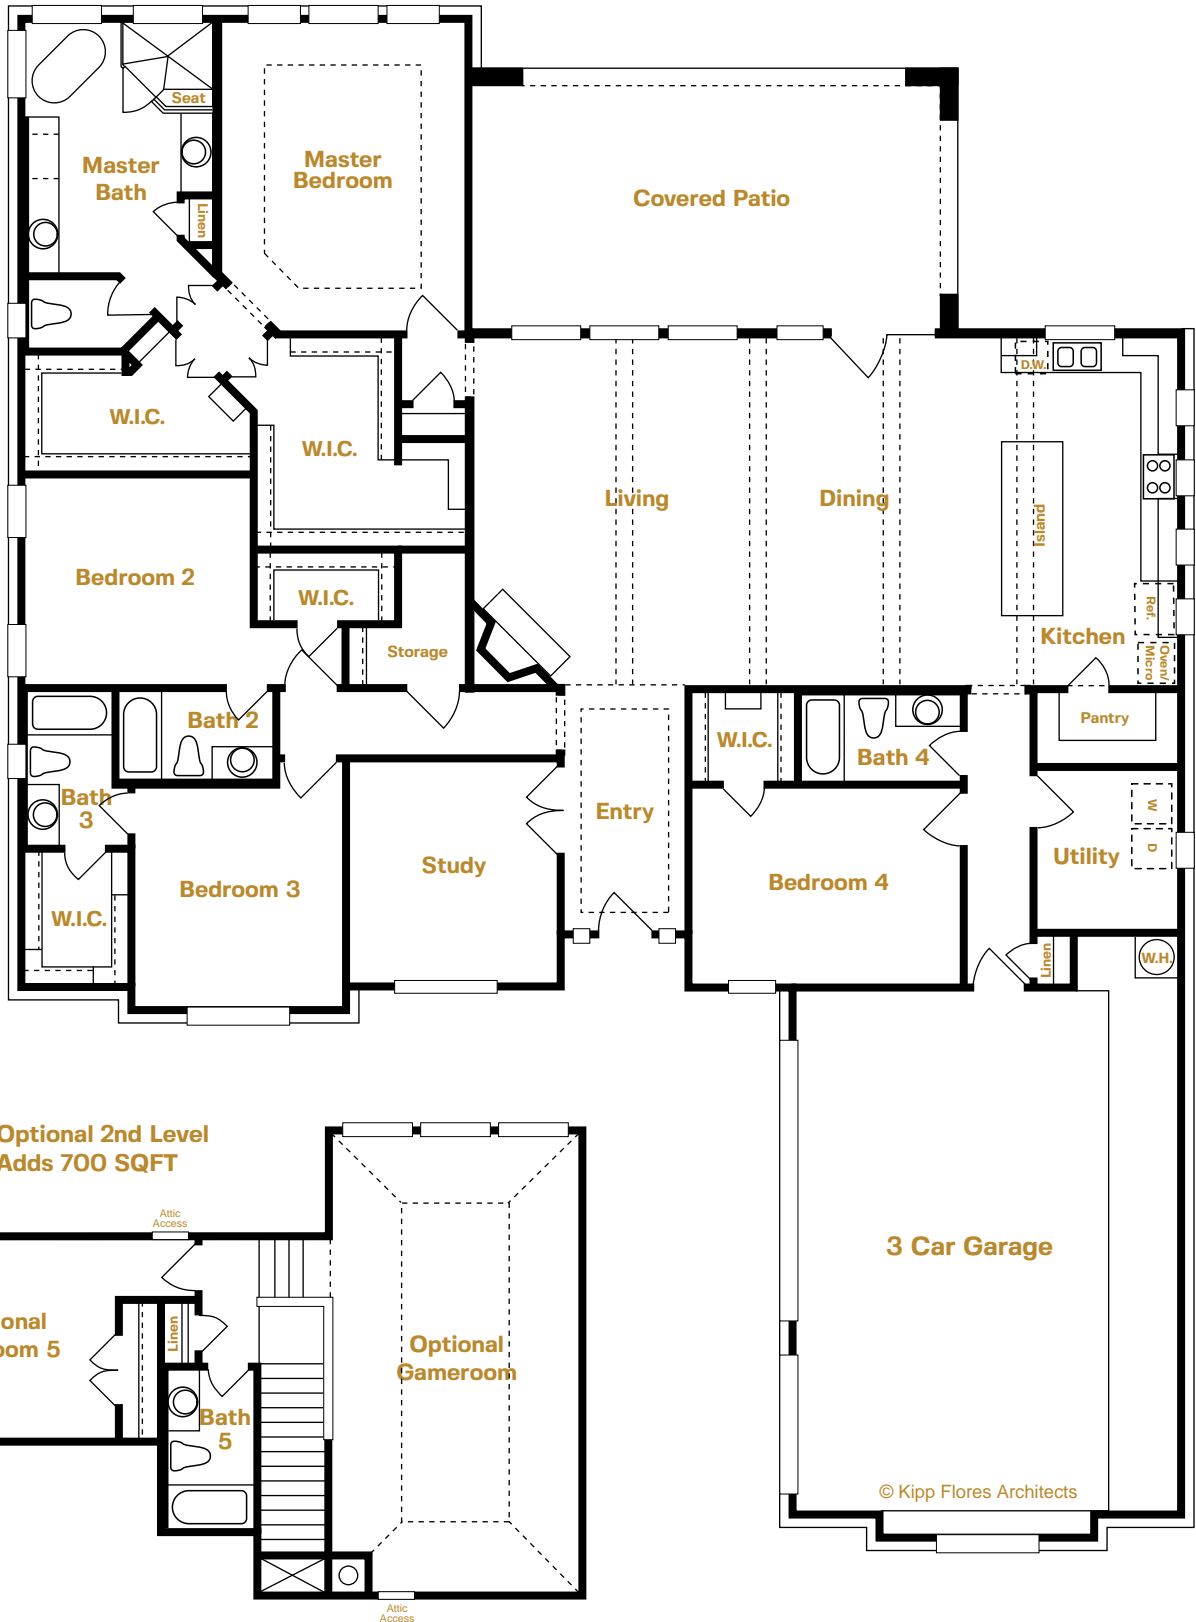

CHEYENNE

BOYL / San Antonio, Texas

4 Bedrooms | 4 Baths | Covered Patio | 3 Car Garage

2998 SQ FT