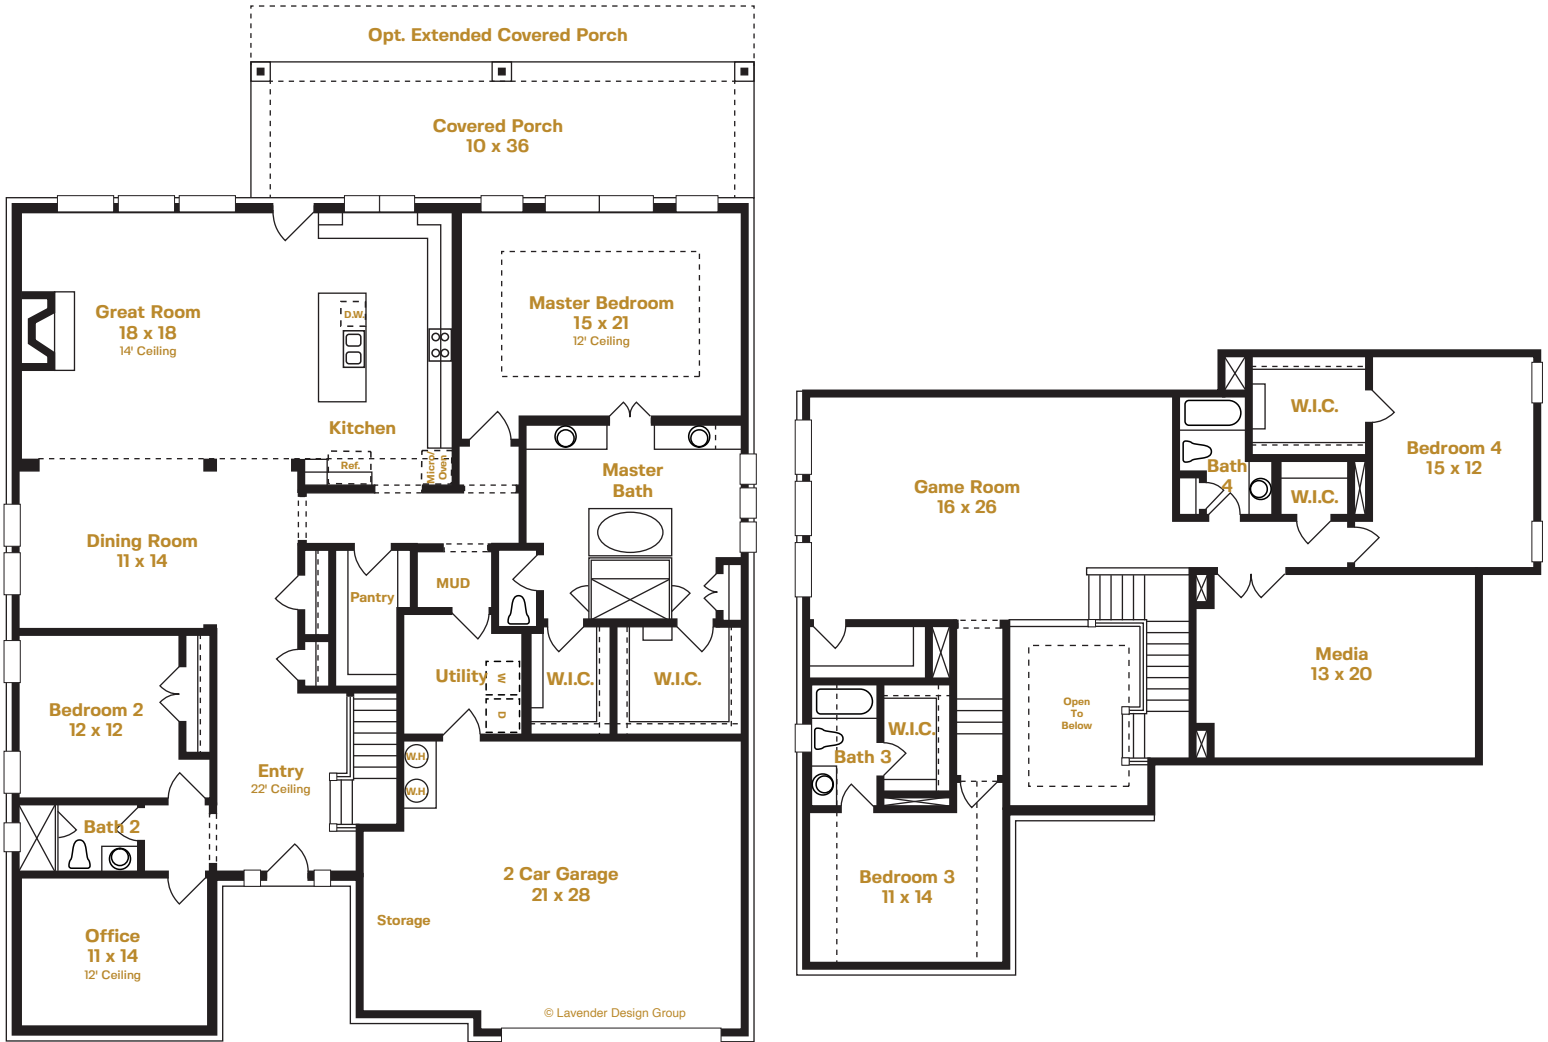

ROSEDALE

Houston, Texas

4 Bedrooms | 4 Bath | Game Room | 2 Car Garage

4247 SQ FT

Other Options Not Shown:

- Double Door Entry
- Linear Fireplace
- Spa Bath
- Outdoor Kitchen
- Outdoor Fireplace
- Utility Cabinets
- Drop Zone
- Wet Bar at Game Room