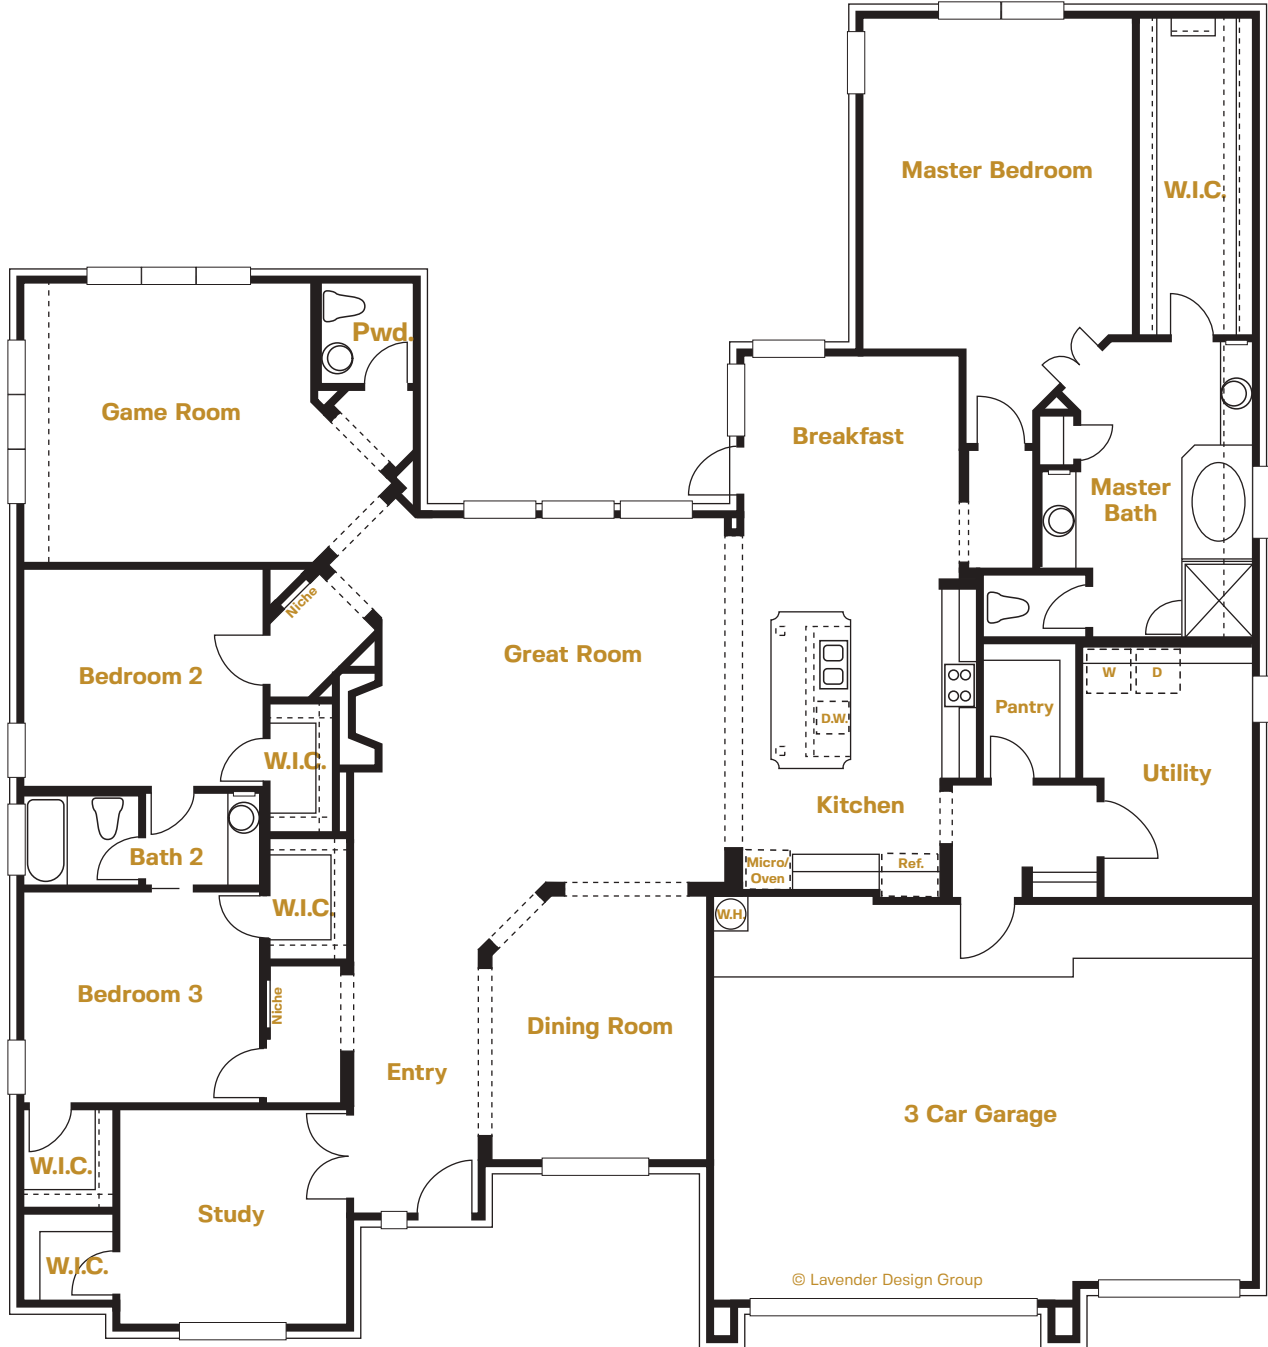

GRANSHIRE

BOYL | San Antonio, Texas

3 Bedrooms | Study | 2.5 Bath | 3 Car Garage

3226 SQ FT