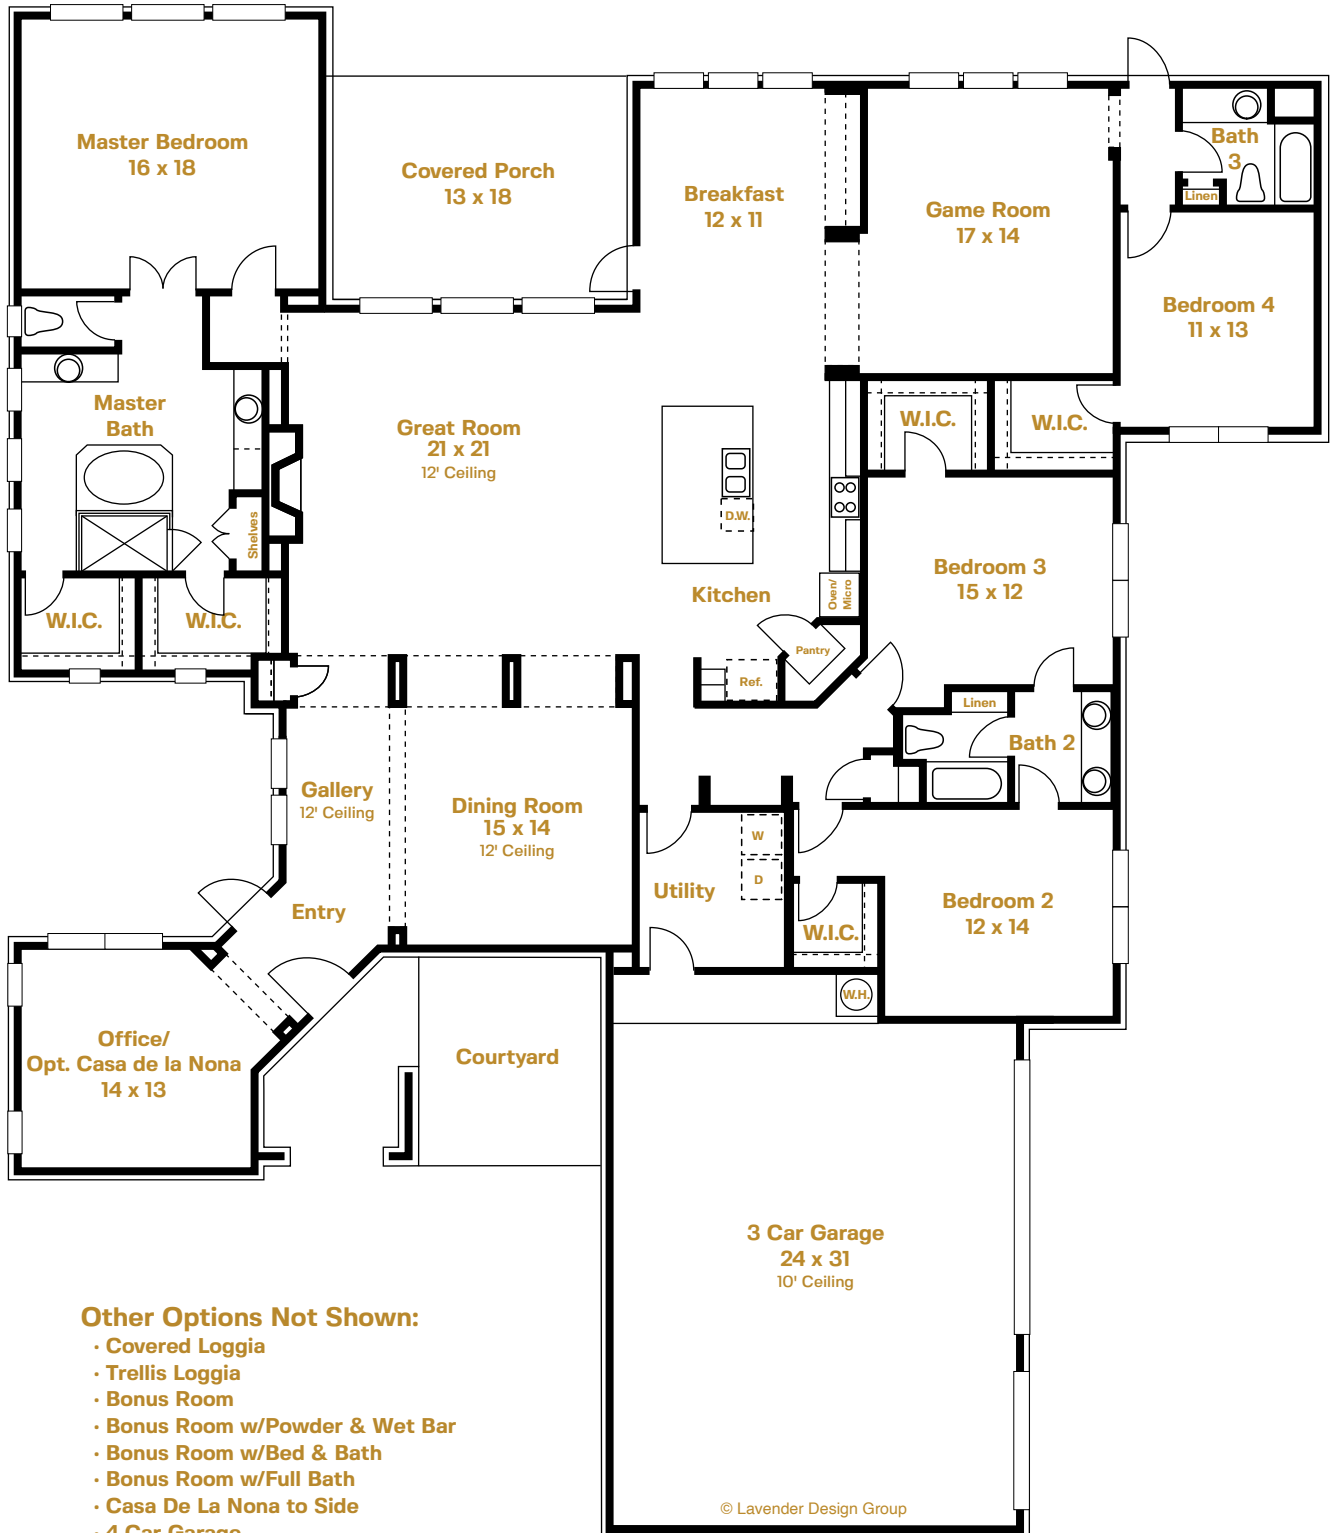

PERUGIA

Stewart's Forest

4 Bedrooms | 3 Bath | Office | Game Room | 3 Car Garage

3810 SQ FT

*Shown with Optional 3 Car Garage