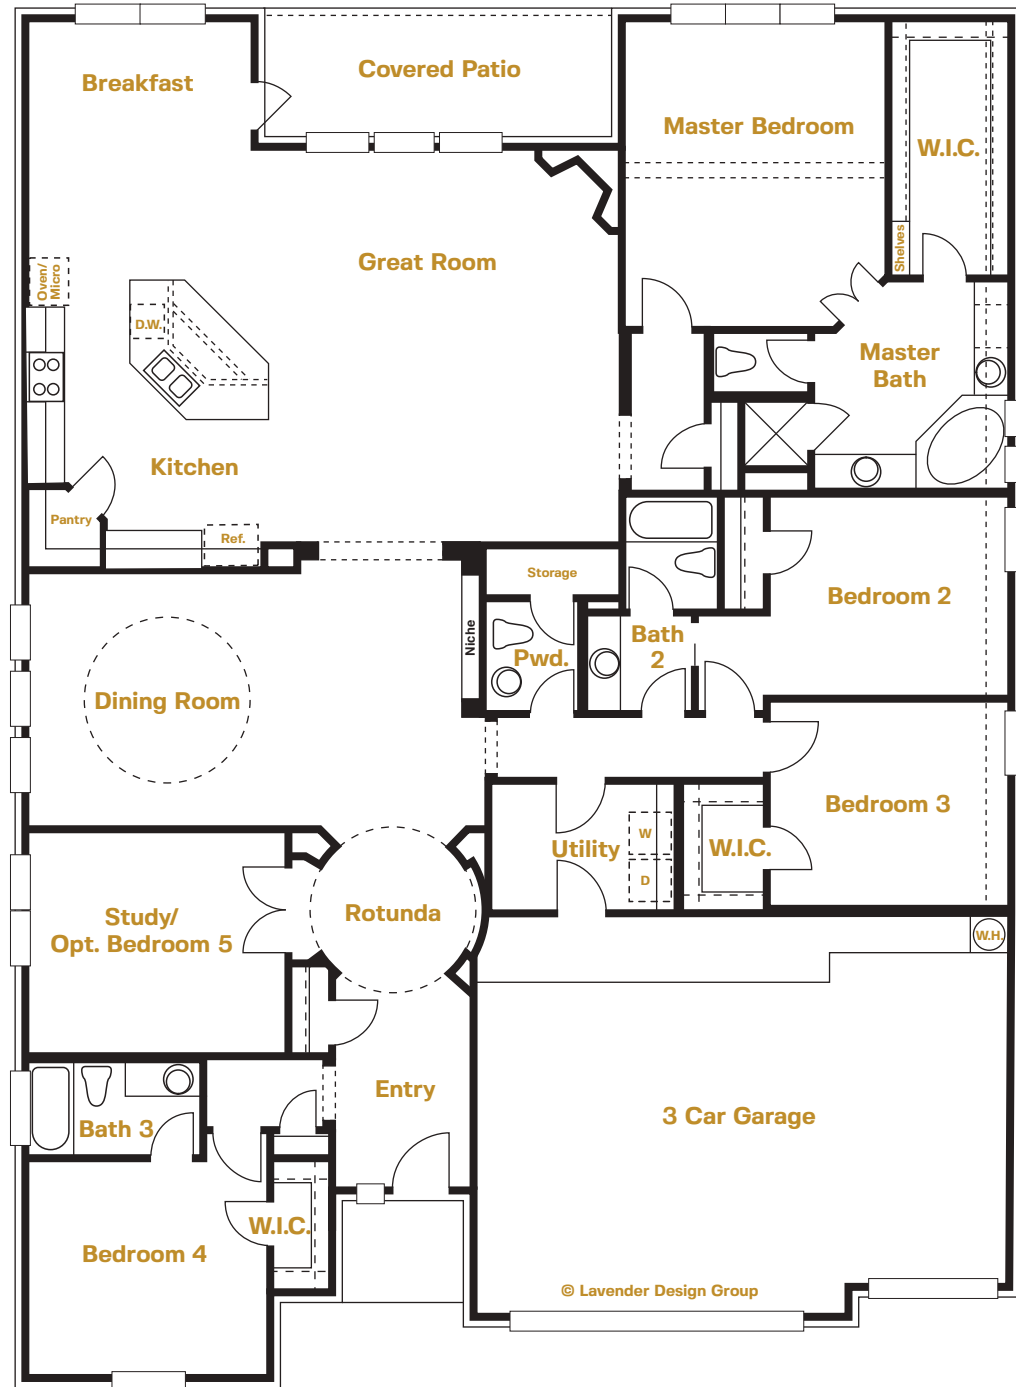

SAN MARINO

Miralomas | Boerne, Texas

4 Bedrooms | Study | 3.5 Bath | 3 Car Garage

3134 SQ FT

© Lavender Design Group