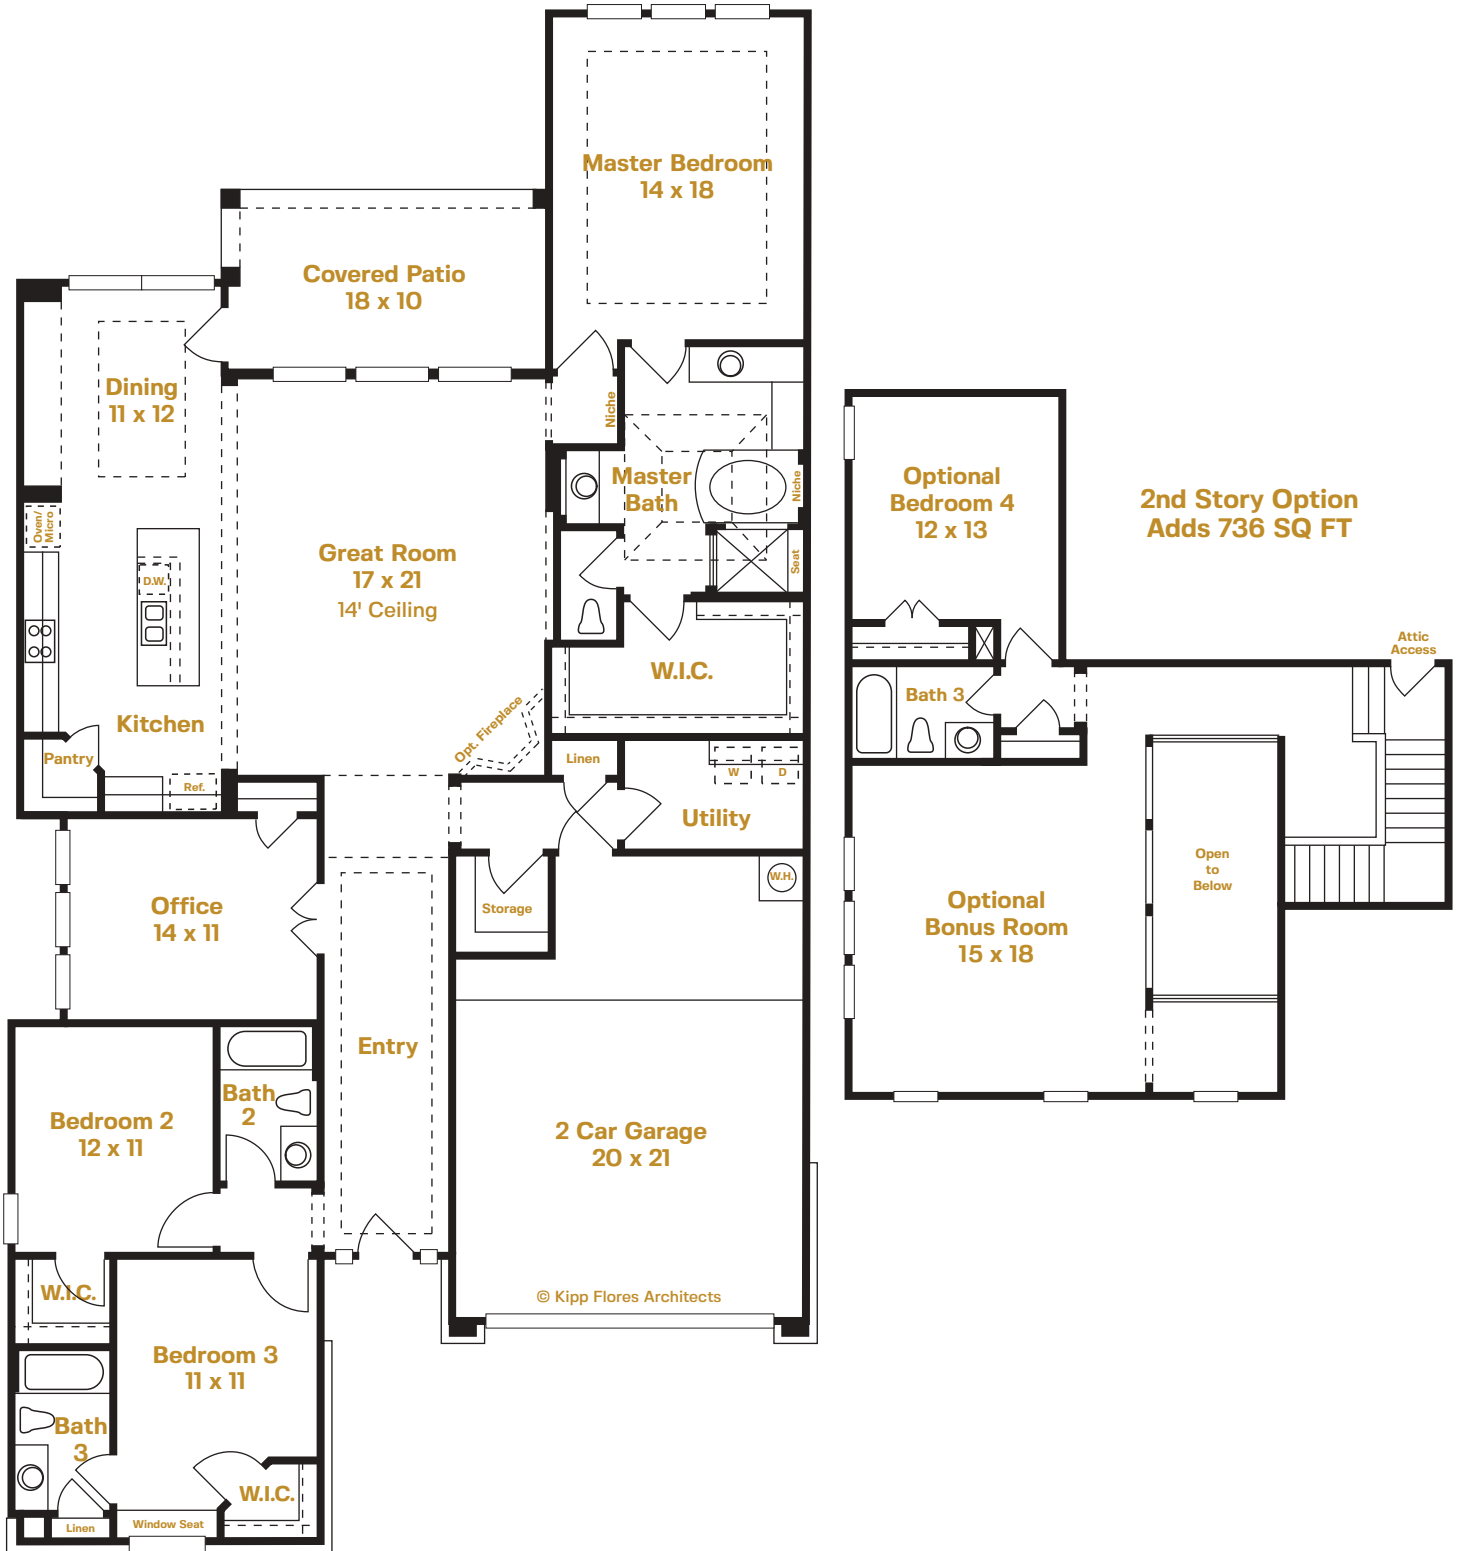

CAMBRIDGE

3 Bedrooms | 3 Bath | Office | 2 Car Garage
2393 SQ FT