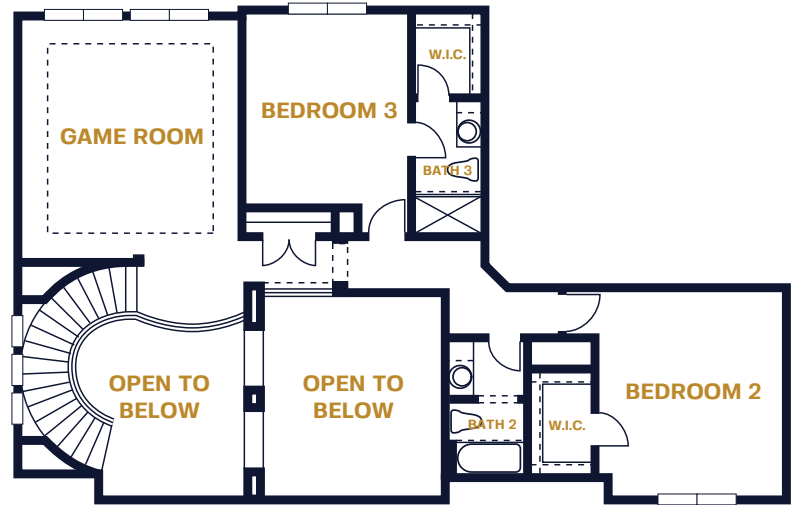

SECOND FLOOR