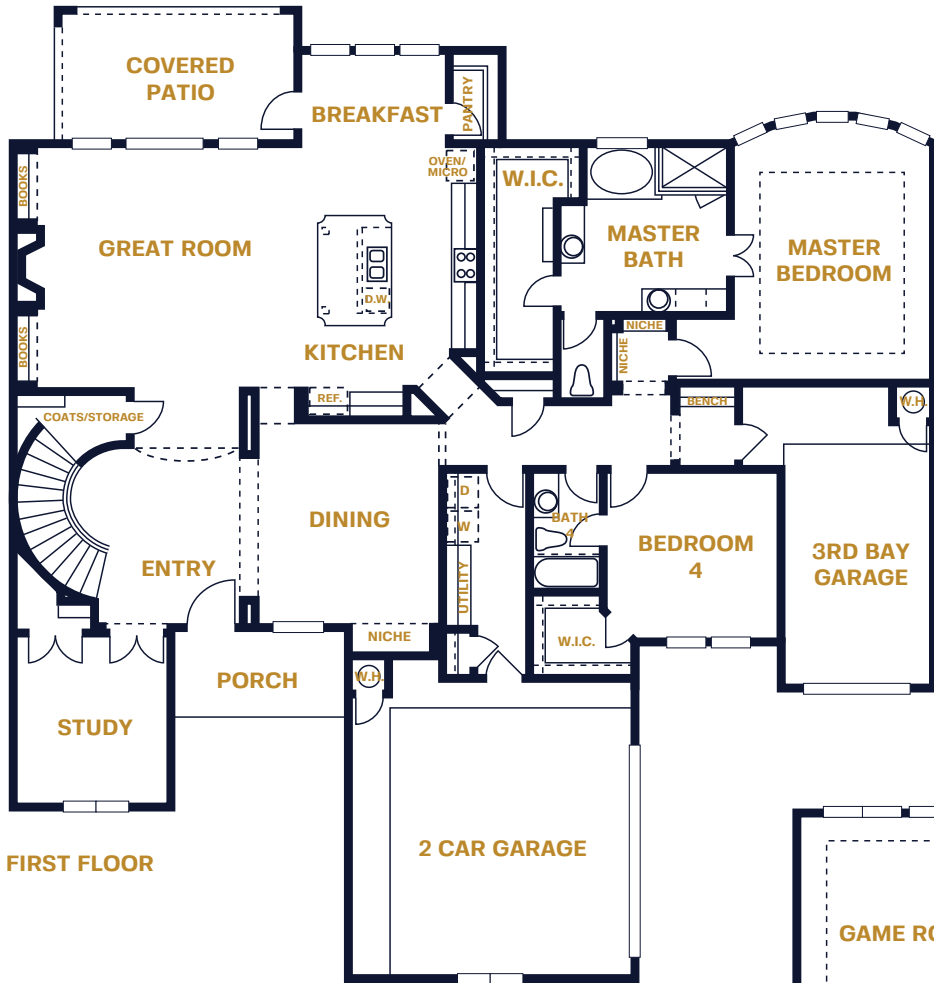

MONTEGO

3,801 Sq. Ft.
4 Bedroom | 4 Bath | Study | Game Room | 2 Car Garage with 3rd Bay | Covered Patio
Opt- 6 Bed | 5 Bath | Additional 262 Sq. Ft.

OPTION
262 SQUARE FEET