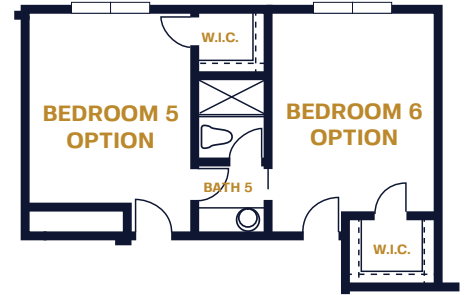

MONTEGO

3,801 Sq. Ft.
4 Bedroom | 4 Bath | Study | Game Room | 2 Car Garage with 3rd Bay | Covered Patio
Opt- 6 Bed | 5 Bath | Additional 262 Sq. Ft.

OPTION
262 SQUARE FEET