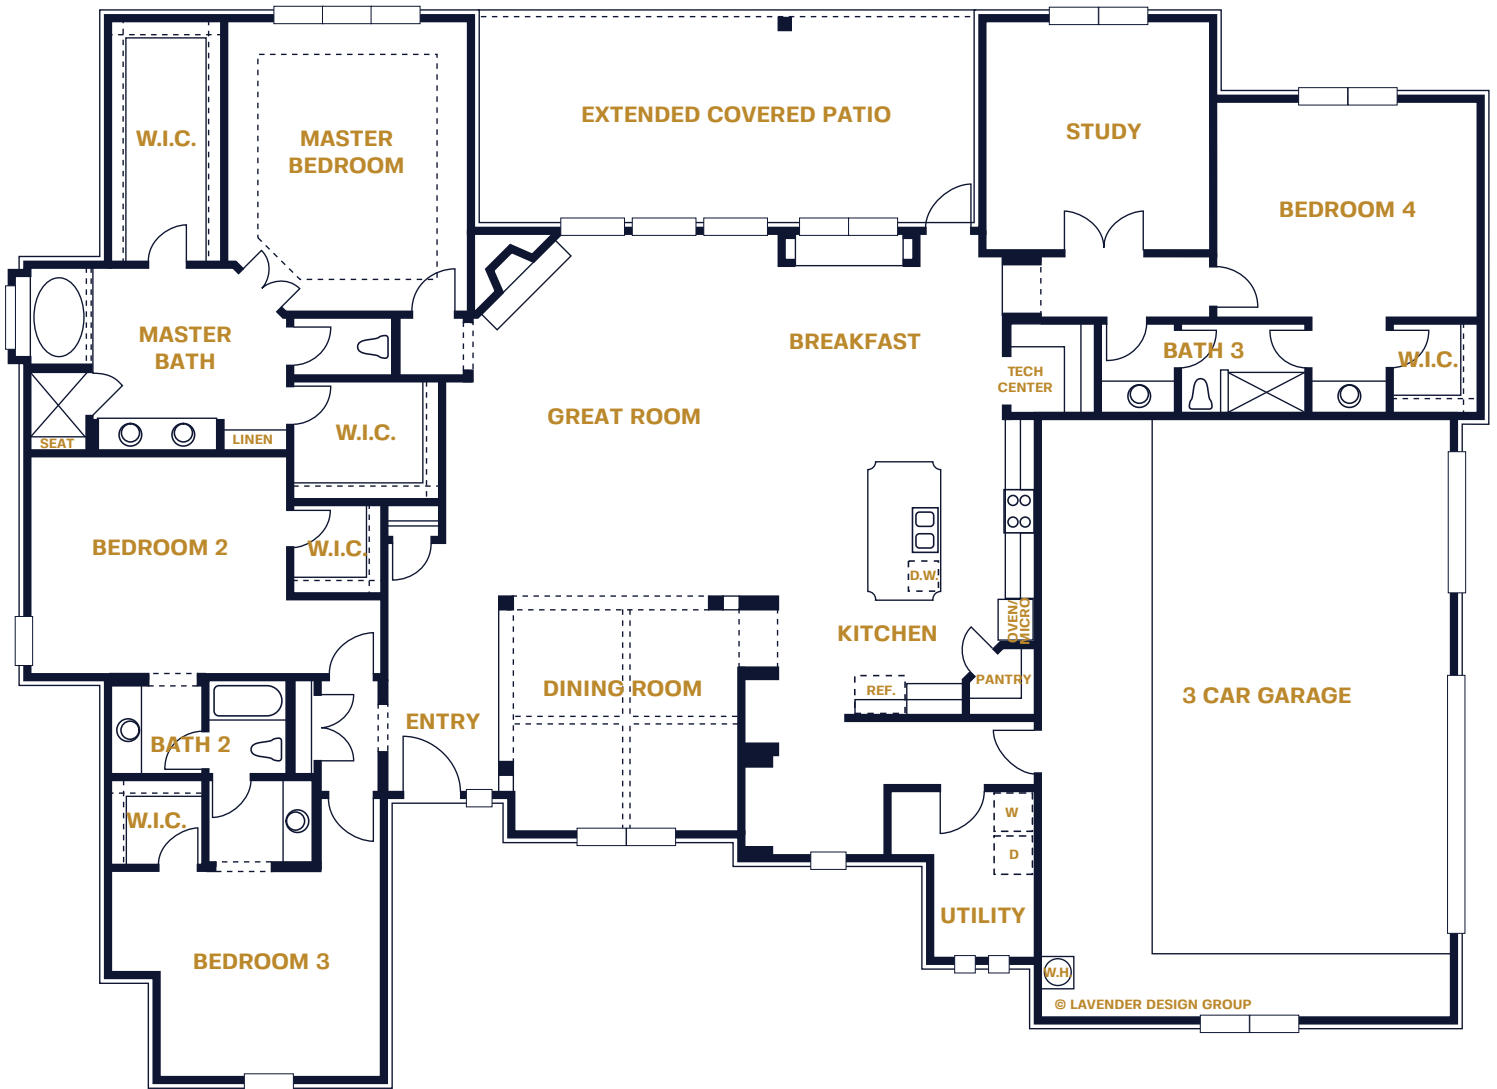

COLOGNE

3,684 Sq. Ft.

4 Bedroom | 3 Bath | Study | Tech Center | 3 Car Garage | Extended Cover Patio