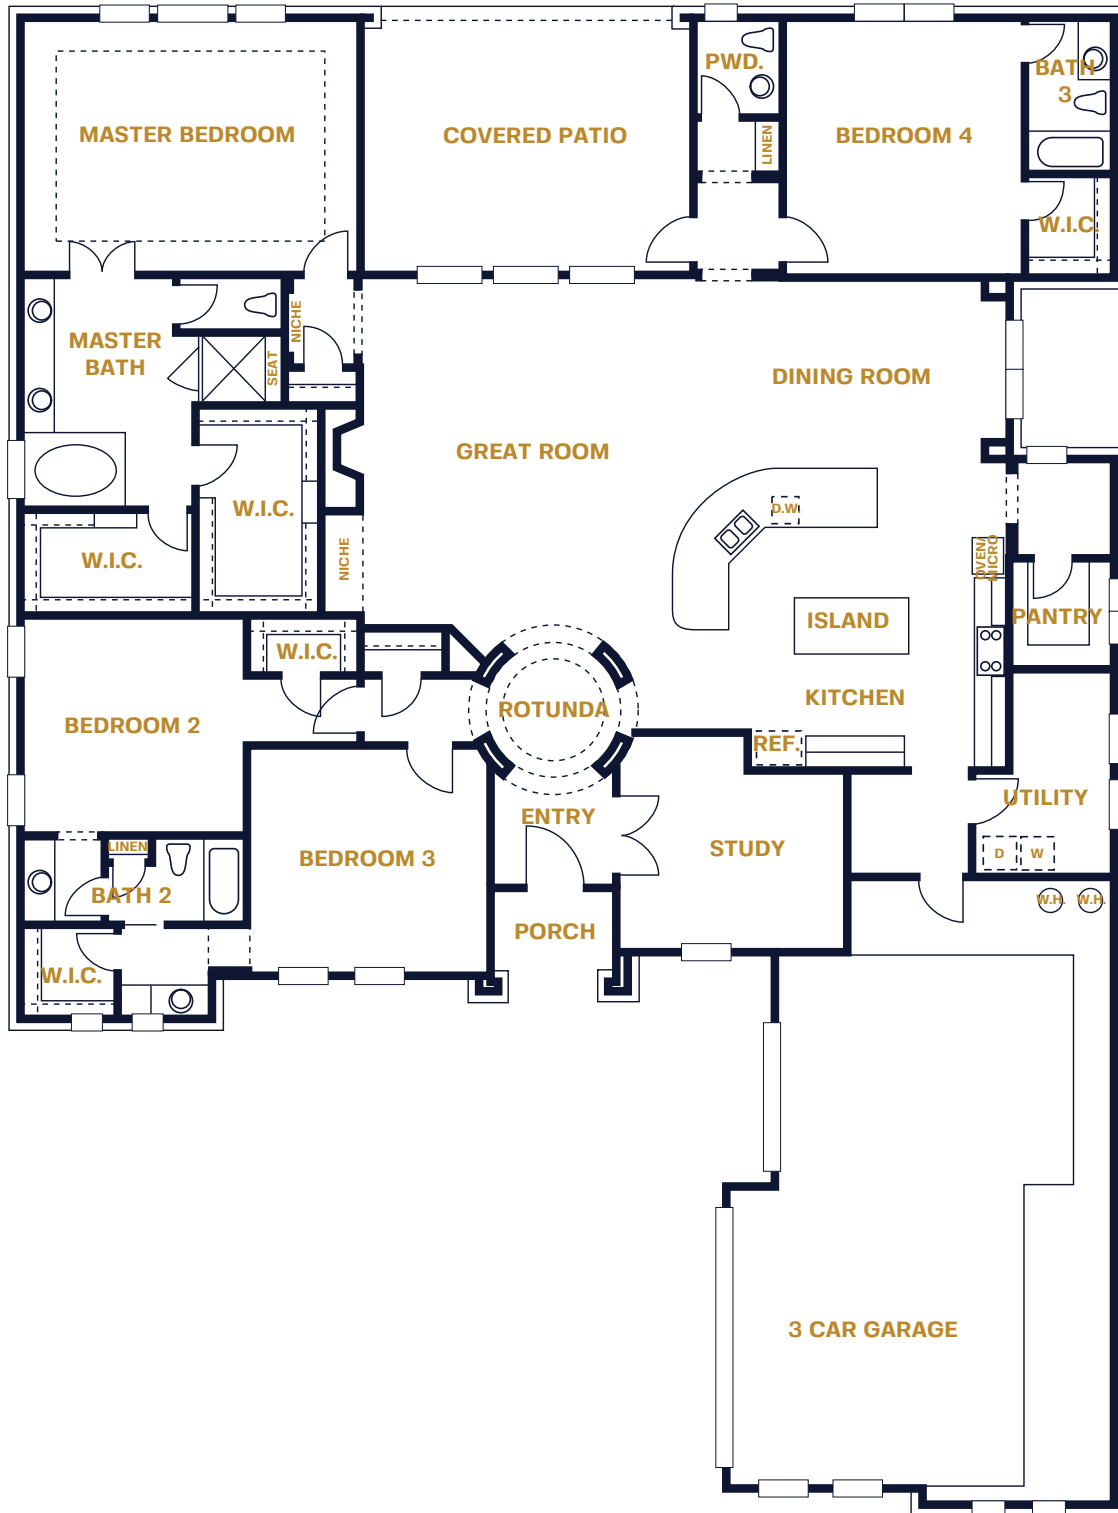

CALAIS

3,542 Sq. Ft.

4 Bedroom | 3.5 Bath | Study | 3 Car Garage | Covered Patio