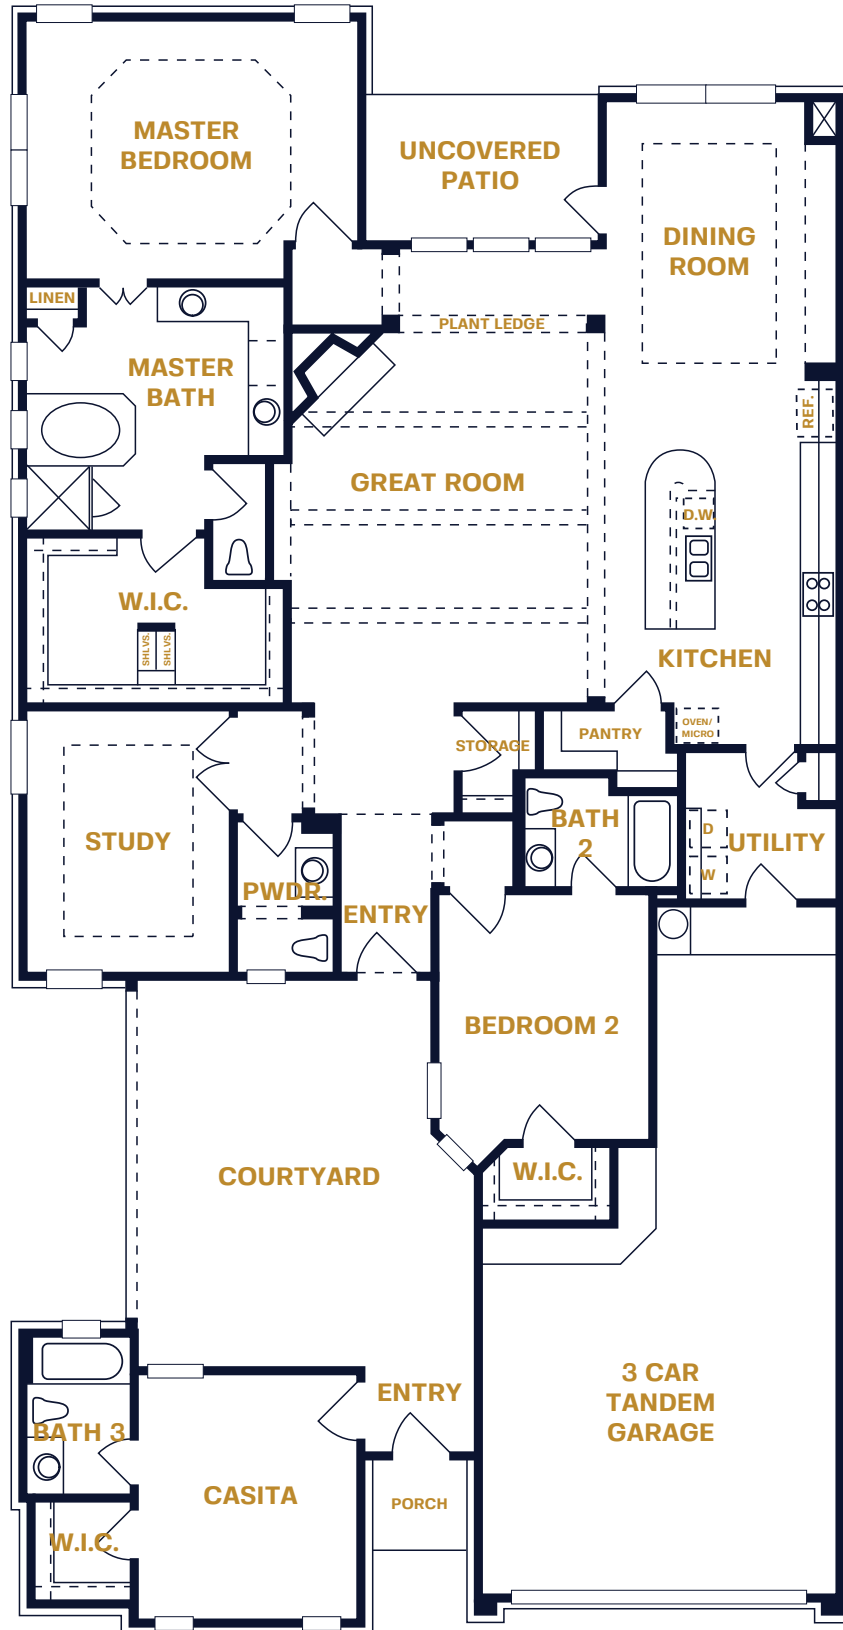

BORDEAUX

2,504 Sq. Ft.

2 Bedroom | 3.5 Bath | Study | Casita | Courtyard | 3 Car Tandem Garage