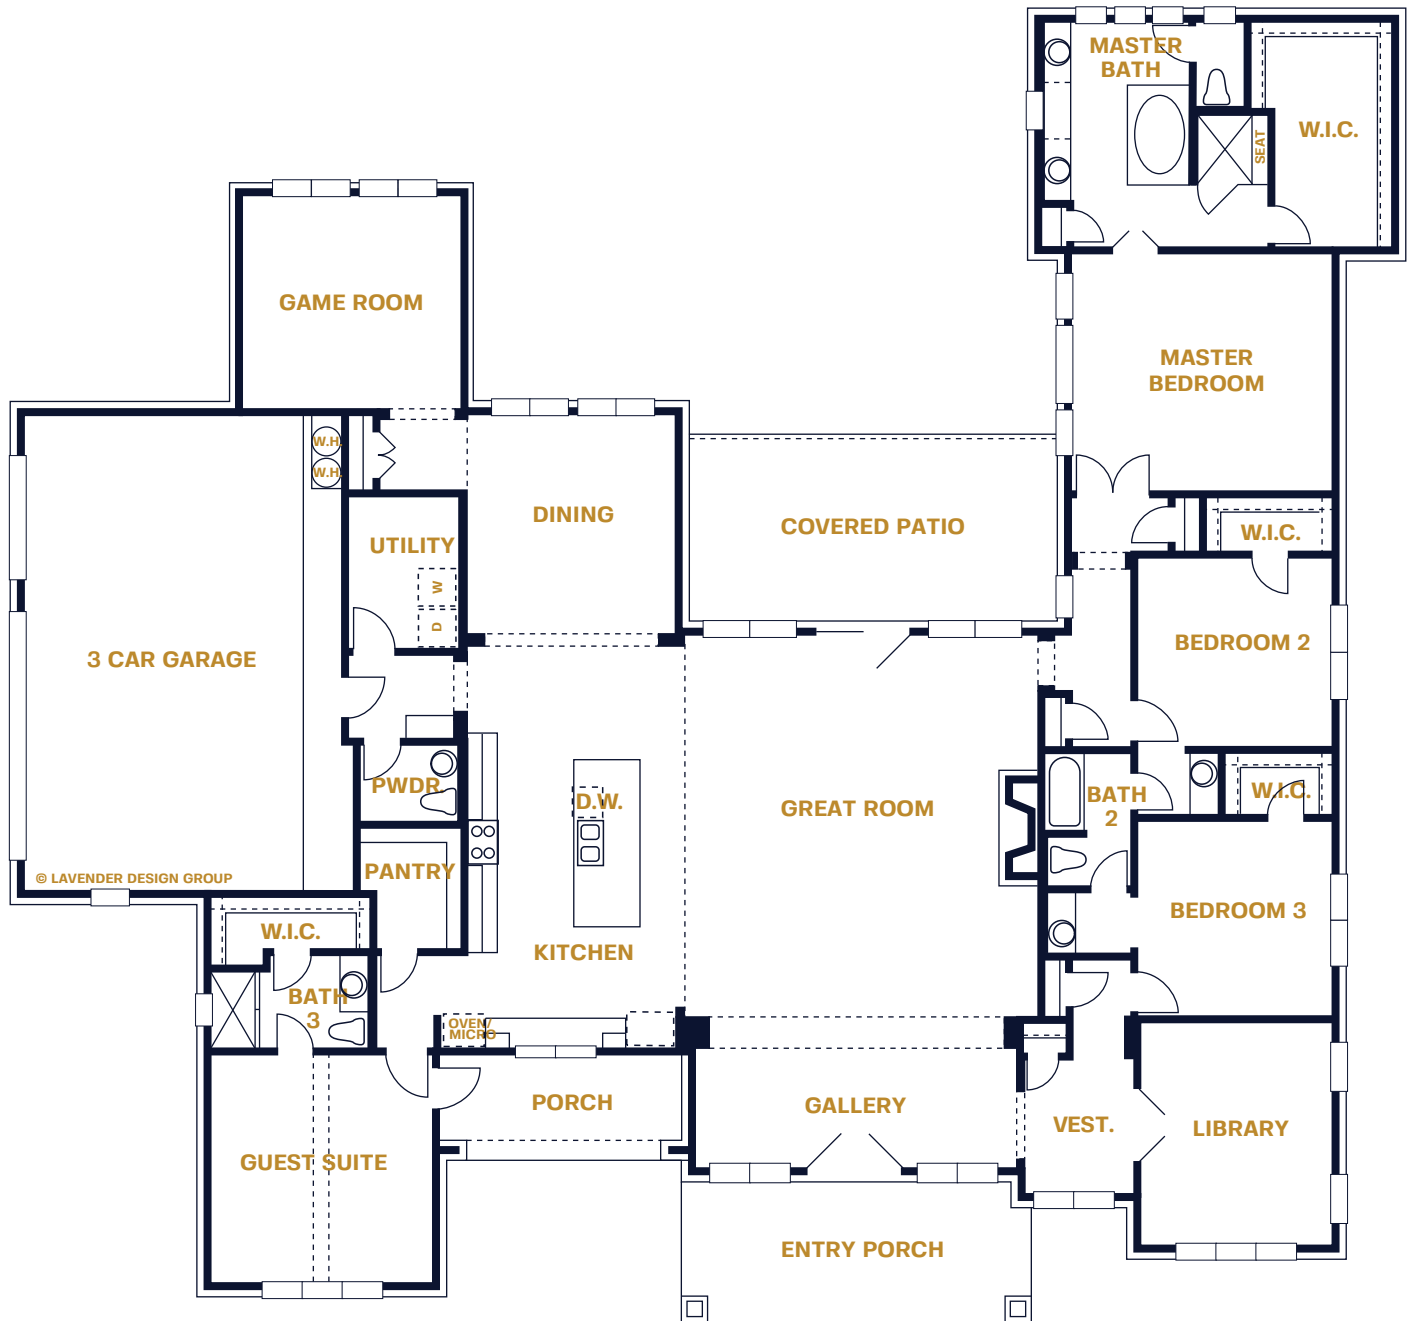

ELEVATION A

MIDLAND

3,740 Sq. Ft.

4 Bedroom | 3.5 Bath | Library | Game Room | 3 Car Garage | Covered Patio